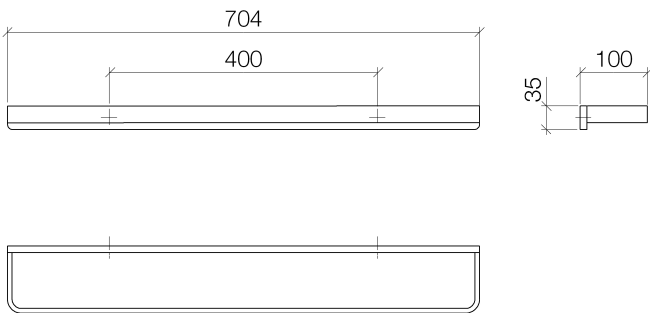

Bathtub - LULU  
Towel bar - polished chrome  
Article number: 83 070 710-00

- Center to center 15-3/4"
- Width 27-3/4"
- Height 1-3/8"
- 3-7/8" Projection

polished chrome

### Dimensional drawing

All dimensions in mm / inch = mm x 0,0394

Bathtub - LULU  
Towel bar - polished chrome  
Article number: 83 070 710-00

Bathtub - LULU  
Towel bar - polished chrome  
Article number: 83 070 710-00